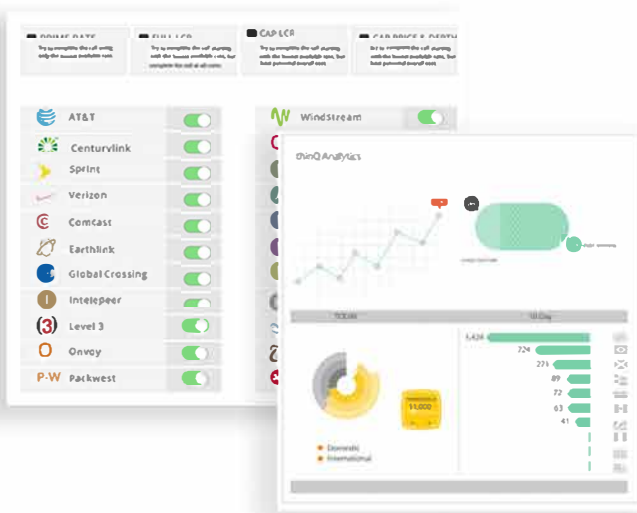

ACCESS 40+ CARRIERS, INCREASE YOUR MARGINS & ELIMINATE OUTAGES

# Ultimate VoIP Solution | ILECs

## Access Top Industry Carriers

We manage frustrating carrier negotiations so you can focus on what matters most—your customers. With Commio, you get:

- ✓ On-demand access to 40+ top carriers
- ✓ To preserve your existing network infrastructure
- ✓ Real-time CDR monitoring and SIP tracing tools
- ✓ Wholesale long-distance and wireless rates

## Unparalleled Control & Transparency

As a registered CLEC, we understand your concerns around call quality, network controls, and monitoring. That's why our portal delivers unparalleled transparency and control over your call routing, allowing you to enable or block carriers to best suit your business needs. Real-time CDR monitoring and SIP tracing tools help you isolate problems instantly, and our dedicated support team is here to help you.